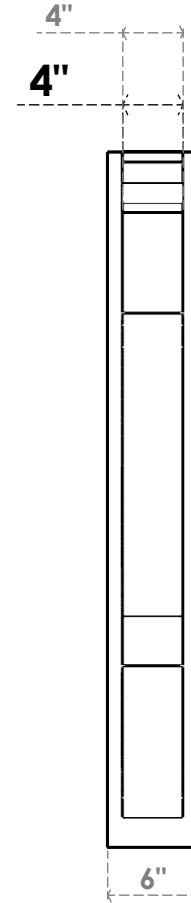

ITEM NUMBER: OUTUROC040X060X46000X46000X040X020X040BOA04RCPR

4"W TOP X 6"W BACK X 46"D X 46"H X 4"T TOP X 2"T BACK TIMBERTHANE ROUGH CEDAR BALBOA FAUX WOOD OPEN OUTLOOKER, TRADITIONAL TOP AND BLOCK BACK, 4"W CLOSED BRACE, PRIMED TAN

EKENA MILLWORK
2300 WEST MAIN ST.
CLARKSVILLE, TX 75426
TOLL FREE: 866-607-0453
WWW.EKENAMILLWORK.COM

NOTES

1. INSTALLATION TO BE COMPLETED IN ACCORDANCE WITH MANUFACTURER'S SPECIFICATIONS.
2. DRAWING MAY NOT BE TO SCALE
3. THIS DRAWING IS INTENDED FOR DESIGN AND PLANNING PURPOSES ONLY.
4. ALL INFORMATION CONTAINED HEREIN WAS CURRENT AT THE TIME OF DEVELOPMENT BUT MUST BE REVIEWED AND APPROVED BY THE PRODUCT MANUFACTURER TO BE CONSIDERED ACCURATE.
5. TIMBERTHANE ARCHITECTURAL PRODUCTS ARE MADE FROM HIGH DENSITY URETHANE AND COME FACTORY PRIMED