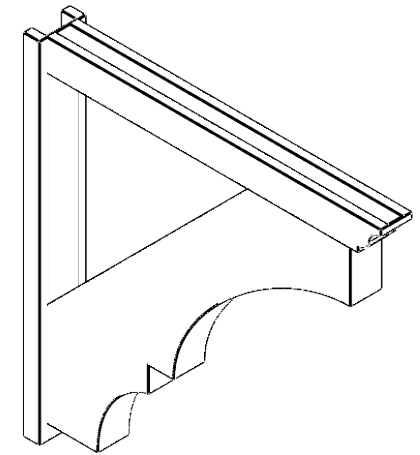

ITEM NUMBER: OUTUROC040X060X46000X46000X040X020X040BOA04RCPR

4"W TOP X 6"W BACK X 46"D X 46"H X 4"T TOP X 2"T BACK TIMBERTHANE ROUGH CEDAR BALBOA FAUX WOOD OPEN OUTLOOKER, TRADITIONAL TOP AND BLOCK BACK, 4"W CLOSED BRACE, PRIMED TAN

EKENA MILLWORK
2300 WEST MAIN ST.
CLARKSVILLE, TX 75426
TOLL FREE: 866-607-0453
WWW.EKENAMILLWORK.COM

NOTES

1. INSTALLATION TO BE COMPLETED IN ACCORDANCE WITH MANUFACTURER'S SPECIFICATIONS.
2. DRAWING MAY NOT BE TO SCALE
3. THIS DRAWING IS INTENDED FOR DESIGN AND PLANNING PURPOSES ONLY.
4. ALL INFORMATION CONTAINED HEREIN WAS CURRENT AT THE TIME OF DEVELOPMENT BUT MUST BE REVIEWED AND APPROVED BY THE PRODUCT MANUFACTURER TO BE CONSIDERED ACCURATE.
5. TIMBERTHANE ARCHITECTURAL PRODUCTS ARE MADE FROM HIGH DENSITY URETHANE AND COME FACTORY PRIMED