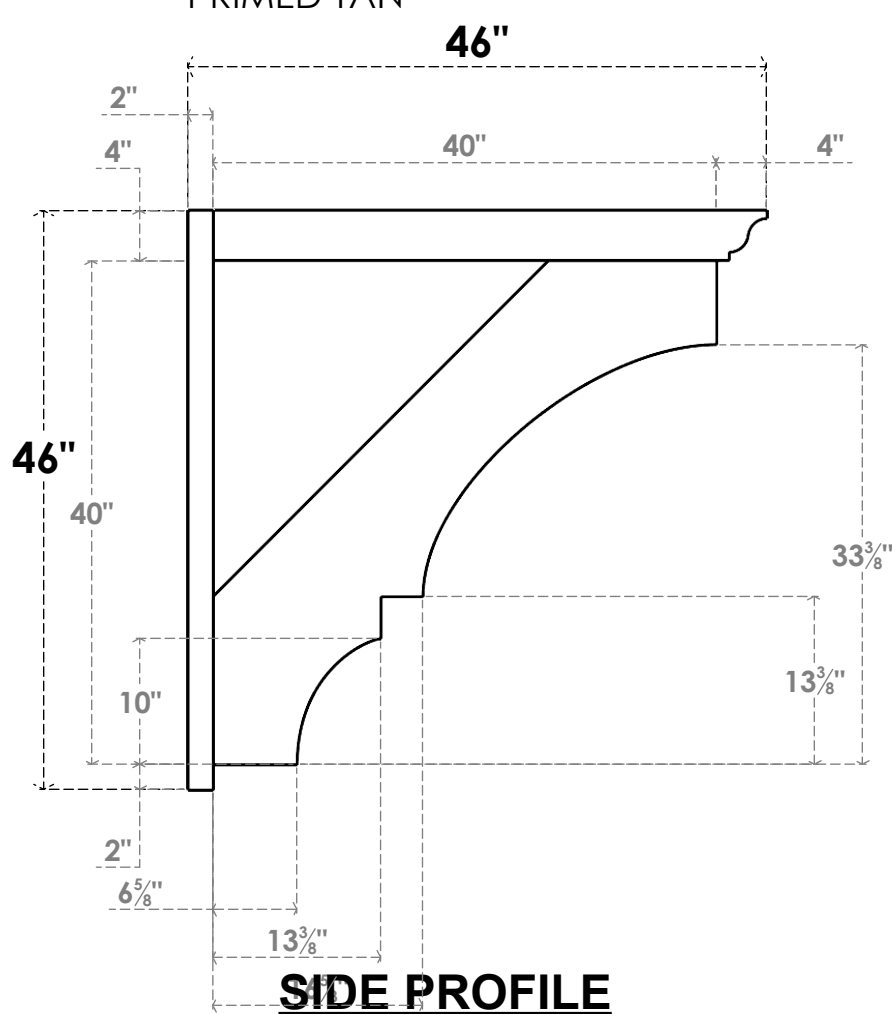

ITEM NUMBER: OUTUROC040X060X46000X46000X040X020X040BOA04RCPR

4"W TOP X 6"W BACK X 46"D X 46"H X 4"T TOP X 2"T BACK TIMBERTHANE ROUGH CEDAR BALBOA FAUX WOOD OPEN OUTLOOKER, TRADITIONAL TOP AND BLOCK BACK, 4"W CLOSED BRACE, PRIMED TAN